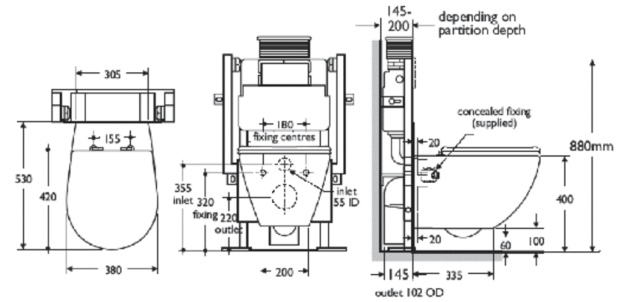

Code article: E0005

WHITE

Wall mounted WC bowl

Wall mounted WC bowl

White wall mounted WC bowl with horizontal outlet and fixing bolts

Finishes*

Necessary equipment

CONCEALA 2 CISTERN & COVER, TOP SUPPLY	S3624
PNEUMATIC FINGER PUSH BUTTON IN STAINLESS STEEL	S4512
SEAT & COVER	E0021