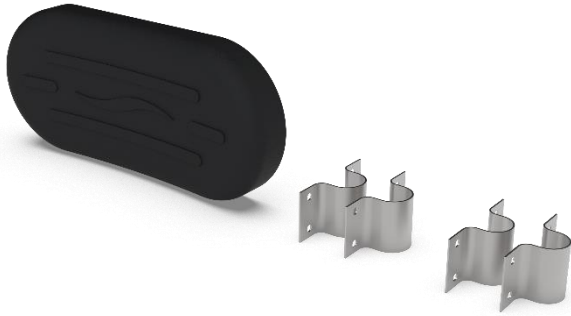

**Standard replacement back rest pad, 32mm & 35mm clips**

**Product details**
**Warranty:** 5 years

**Max load:** N/A

**Doc M compliant:** Yes

**Suitable for wet areas:** Yes

**Features**

- Complies with Part M of the Building Regulations
- Closed cell polyurethane construction for maximum hygiene and comfort
- Saddle clips for fixing to either 35mm or 32mm diameter rail included in pack
- Durable wipe clean polyurethane pad

**Finish options**

**BL**  
Black

**WH**  
White

**Product description**

Standard replacement back rest pad, 32mm &amp; 35mm clips

**Product code**

BR/SP/\*\*

Replace \*\* with 2-character short code for chosen pad finish.  
e.g., BR/SP/BL