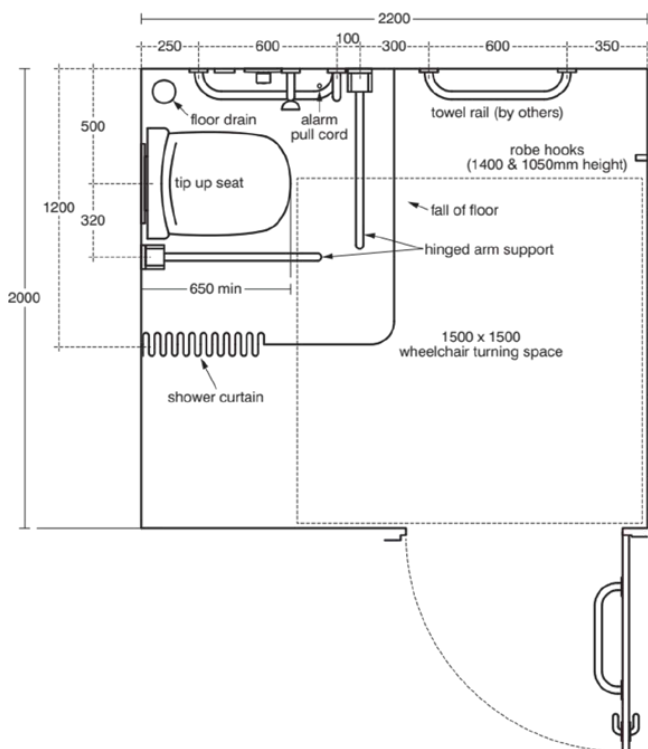

CONTOUR 21

S6960LI

CONTOUR 21 | DOC M shower room pack, 83 mm spout projection in blue finish, 39.0 l/min (3 bar) | DOC M compliant, Sequential cartridge, Flow straightener, Thermostatic function, Water & Energy savings, Easy clean nozzles

Image & drawing

Armitage
Shanks

General information

Product type:	Accessible washrooms
Sub product type:	DOC M shower room pack
Brand:	Armitage Shanks
Suite name:	CONTOUR 21
Colour:	LI - Blue
Surface finish effect:	glossy
Fixing method:	Fixing bolts
Net weight (kg):	66.41
EAN code:	5017830386223

For LRV and RAL see Doc M introduction. Fixing heights: Floor to top of shower seat 480mm. Floor to centre of back rest of rail 800mm. Floor to centre of horizontal grab rail 800mm White:Ral=9016, LRV=87 Blue:Ral=5011, LRV=6 Red:Ral=3020, LRV=12 Grey:Ral=7005, LRV=19 Charcoal:Ral=7016, LRV=8

Included products

S636036:	CONTOUR 21 | Support rail 107x800x848 mm in blue finish
S1207XK:	CONTOUR 21 | Shower seat 450x640 mm in grey finish
A4129AA:	CONTOUR 21 | Built-in shower mixer 168x62x268 mm in chrome finish, Kit 1 included, 25 l/min (3 bar)
B9304AA:	ARMAGLIDE 2 | Single function handspray in chrome finish, 7.6 l/min (3 bar)
L6919AA:	TREVI LINE | Diverter 98x106x128 mm in chrome finish
S647736:	Slider set
S675001:	MULTI SYSTEM | Shower curtain rail 1500x2000 mm in white glossy finish
S1208XK:	CONTOUR 21 | Backrest 355 mm in grey finish
S675136:	MULTI SYSTEM | Shower curtain rail in blue finish
S5093LI:	COMMERCIAL ANCILLARY | Towel hook in blue finish
S9313AA:	COMMERCIAL ANCILLARY | Overhead shower 57x98x57 mm, 83 mm spout projection in chrome finish, 39 l/min (3 bar)
E4745AA:	TREVI | Shower hose 1350 mm in chrome finish
E4705AA:	TREVI | Shower wall elbow in chrome finish
	Retaining ring
F960871NU:	Aerator
B960845NU:	Connection set
B1364AA:	IDEALRAIN | Hose retractor 30.5x43x29 mm in chrome finish
S645436:	CONTOUR 21 | Grab rail 600 mm in blue finish
S645036:	CONTOUR 21 | Grab rail 300 mm in blue finish

Features

	DOC M compliant		Sequential cartridge
	Flow straightener		Thermostatic function