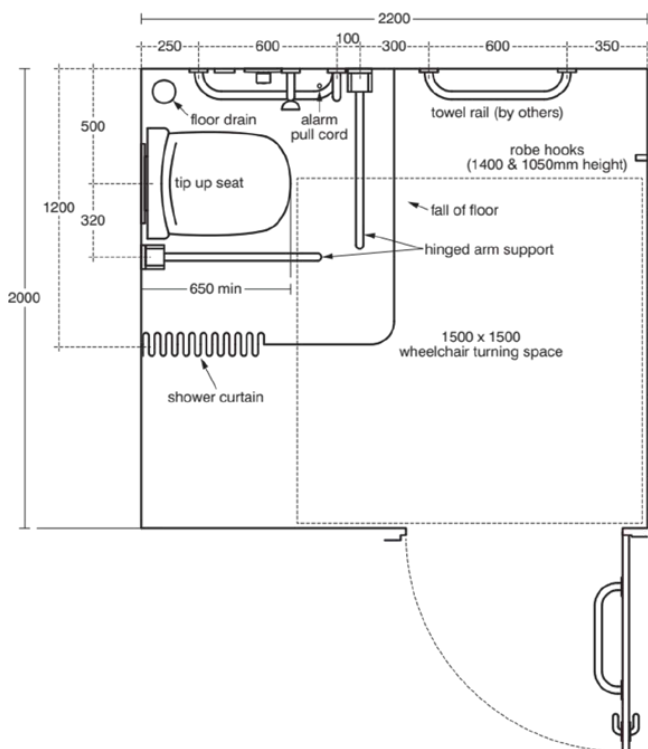

CONTOUR 21

S6960MY

CONTOUR 21 | DOC M shower room pack, 83 mm spout projection in stainless steel finish, 39.0 l/min (3 bar) | DOC M compliant, Sequential cartridge, Flow straightener, Thermostatic function, Water & Energy savings, Easy clean nozzles

Image & drawing

Armitage
Shanks

General information

Product type:	Accessible washrooms
Sub product type:	DOC M shower room pack
Brand:	Armitage Shanks
Suite name:	CONTOUR 21
Colour:	MY - Stainless Steel
Surface finish effect:	matt
Fixing method:	Fixing bolts
Net weight (kg):	66.41
EAN code:	5017830386230

For LRV and RAL see Doc M introduction. Fixing heights: Floor to top of shower seat 480mm. Floor to centre of back rest of rail 800mm. Floor to centre of horizontal grab rail 800mm White:Ral=9016, LRV=87 Blue:Ral=5011, LRV=6 Red:Ral=3020, LRV=12 Grey:Ral=7005, LRV=19 Charcoal:Ral=7016, LRV=8