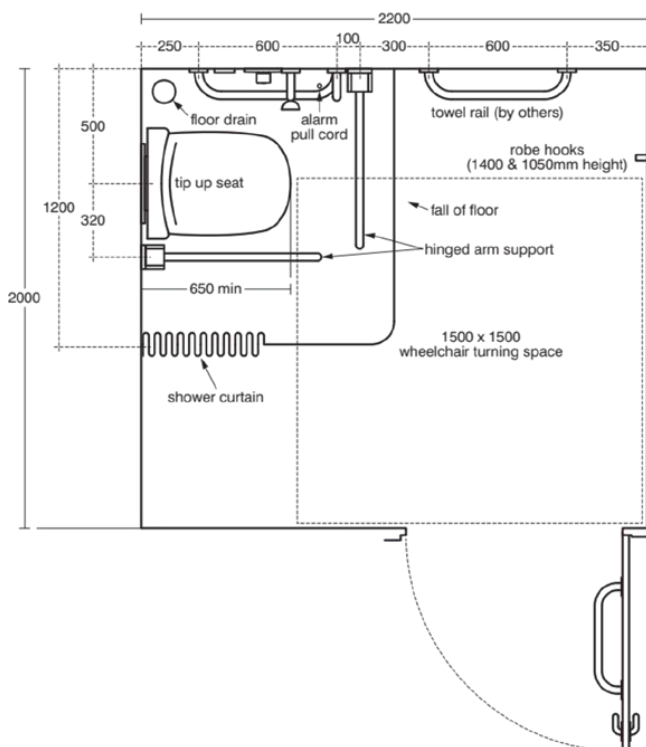

CONTOUR 21

S6960AC

CONTOUR 21 | DOC M shower room pack, 83 mm spout projection in white finish, 39.0 l/min (3 bar) | DOC M compliant, Sequential cartridge, Thermostatic function, Water & Energy savings, Easy clean nozzles

Image & drawing

Armitage Shanks

General information

Product type:	Accessible washrooms
Sub product type:	DOC M shower room pack
Brand:	Armitage Shanks
Suite name:	CONTOUR 21
Colour:	AC - White
Surface finish effect:	glossy
Fixing method:	Fixing bolts
Net weight (kg):	66.41
EAN code:	5017830386216

For LRV and RAL see Doc M introduction. Fixing heights: Floor to top of shower seat 480mm. Floor to centre of back rest of rail 800mm. Floor to centre of horizontal grab rail 800mm White:Ral=9016, LRV=87 Blue:Ral=5011, LRV=6 Red:Ral=3020, LRV=12 Grey:Ral=7005, LRV=19 Charcoal:Ral=7016, LRV=8