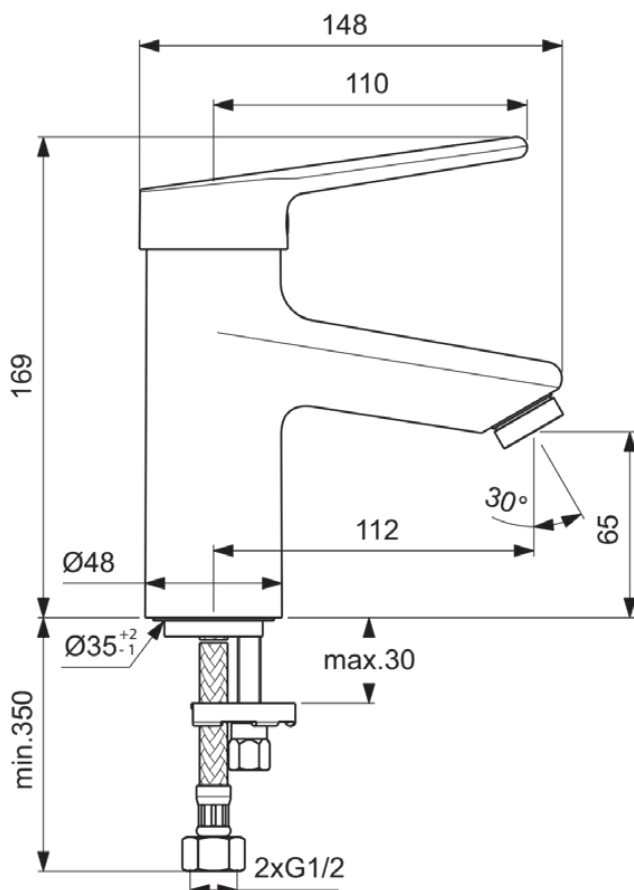

CONTOUR 21+

BC557AA

CONTOUR 21+ | Basin mixer 48x148x169 mm, 112 mm spout projection in chrome finish, 5 l/min (3 bar), no waste | DOC M compliant, EasyFix, Flow straightener, Ecoflow, Vandal-resistant, SmartShine

Image & drawing

Armitage
Shanks

General information

Product type:	Washbasin mixers
Sub product type:	Basin mixer
Brand:	Armitage Shanks
Suite name:	CONTOUR 21+
Designer:	Ideal Standard
Colour:	AA - Chrome
Surface finish effect:	glossy
Height (mm):	169
Width (mm):	48
Length / Projection (mm):	148
Fixing method:	EasyFix
Net weight (kg):	1.46
EAN code:	3800861080145

Suitable for high pressure balanced supplies. Inlets with flexible hoses and G 1/2" F connections. Consideration should be given to safe hot water delivery and the use of an appropriate temperature reduction device. Fitted with a 5 lpm outlet flow regulator.