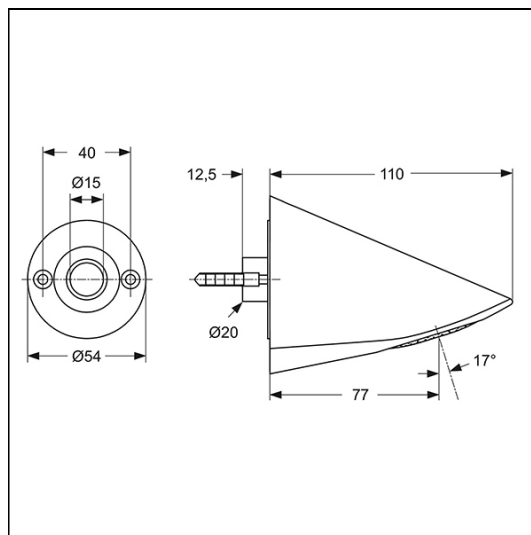

Anti Vandal, Shower Head, Back inlet Wall Fixing, Demountable

ILLUSTRATED

A4672 Anti-vandal shower head, back inlet, solid wall fixing, demountable for easy cleaning

ILLUSTRATED PRODUCT DETAILS

Weights

A4672 1.10 KG

Finishes

A4672  Chrome (AA)

Materials

A4672 Chrome Plated Metal

Special Notes

Regulated flow rate either 6 litres per minute or 8 litres per minute.
Unregulated flow rate 5 litres per minute @ 1 bar.

ACCREDITATIONS