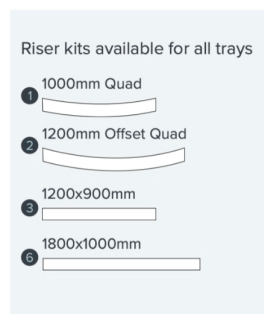

Product Type: Sanitary Ware

Construction: Stonecast Resin

Colour: Gloss White

Outlet Diameter: 90mm

Outlet Flange Diameter: 115mm

Product Height: 45mm

Fitting: Installation Instructions Included

AVAILABLE OPTIONS

Rating: Class 2

RISER KIT

Kit Number	Description	Shape	Compatible Sizes
3		Rectangular	Up to 1200 x 900
6		Rectangular	Up to 1800 x 1000

Leg Cross Section

Leg Detail

- 45mm High
- Internal Depth 10-25mm
- Shoulder Width 52mm
- Leg Adjustment 87-140mm