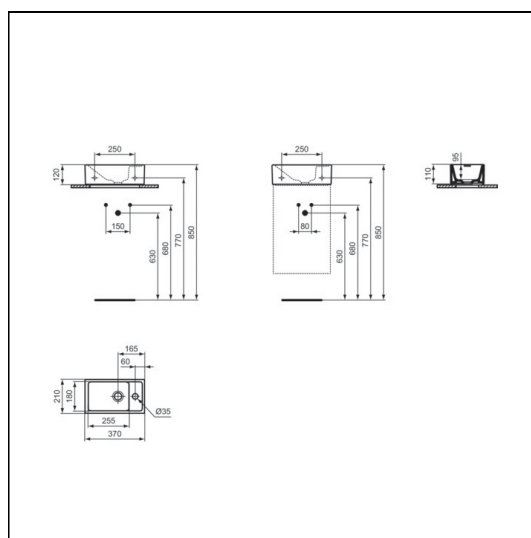

Ideal Standard i.life S 37cm Guest Washbasin

Washbasin wall mounted using E0157 wall fixing set (not supplied).