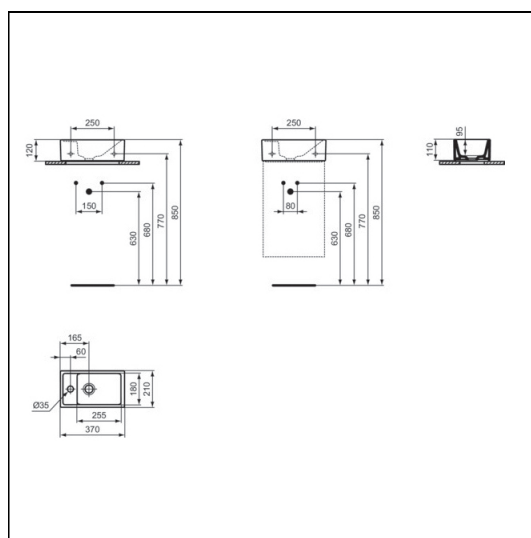

Ideal Standard i.life S 37cm Guest Washbasin

Washbasin wall mounted using E0157 wall fixing set (not supplied).