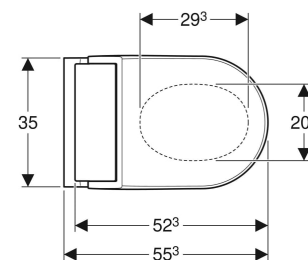

APPLICATION PURPOSES

- For convenient and odourless toilet use
- For gently cleaning the anal and vaginal areas with water

CHARACTERISTICS

- Water heating via continuous flow heater
- Anal shower with WhirlSpray shower technology
- Separate Lady shower nozzle in protected resting position
- Continuous flow heater can be deactivated
- Spray arm with nozzle can be extended for anal and vaginal area
- Spray intensity can be set to five different levels
- Spray arm can be set to five different positions
- Adjustable oscillating spray (automatic forward and reverse motion of the spray arm)
- Automatic pre- and postrinsing of the spray nozzle with fresh water
- Descaling programme
- Wall-hung
- Rimless WC ceramic appliance featuring Rimfree flush technology
- Easy fastening with Easy Fast Fixing (type EFF3)
- Horizontal outlet
- Washdown WC with special glaze KeraTect
- User detection

- Odour extraction with ceramic honey comb filter can be activated
- Odour extraction unit with run-on function
- Dryer can be activated
- WC seat ring with rapid heating function
- WC seat ring and WC lid with soft-closing mechanism
- WC lid with SoftOpening
- WC lid with quick release
- Functions and settings via remote control
- Three user profiles can be programmed
- Compatible with Geberit Home App
- Water supply connection on the left, hidden behind the WC ceramic
- Mains connection with flexible three-core sheathed cable, on the right side, hidden behind the WC ceramic
- Approval in accordance with (DIN) EN 1717 / (DIN) EN 13077
- Shower water temperature can be adjusted via Geberit Home App
- Dryer temperature can be adjusted via Geberit Home App
- Temperature of the WC seat heating can be adjusted via Geberit Home App

TECHNICAL DATA

Degree of protection	IPX4
Nominal voltage	230 V AC
Mains frequency	50 Hz

Power consumption in standby mode max.	0.5 W
Flow pressure	0.5–10 bar
Operating temperature	5–40 °C
Water temperature, adjustment range	34–40 °C
Water temperature, factory setting	37 °C
Minimum flow pressure	0.5 bar
Calculated flow rate	0.02 l/s
Spray time	50 s
WC seat load max.	150 kg
Odour extraction unit	Yes
SoftOpening	Yes
With WC seat ring heating	Yes
With orientation light	No
With dryer functionality	Yes

SCOPE OF DELIVERY

- Water supply connection set for Sigma and Omega concealed cisterns 12 cm, installation height 112 cm
- Female socket for mains connection
- Sound insulation set
- Spray shield
- Compensation pad for WC seat / ceramic appliance
- Descaling agent, 125 ml