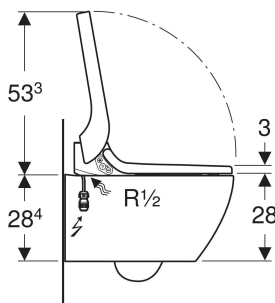

APPLICATION PURPOSES

- For convenient and odourless toilet use
- For gently cleaning the anal and vaginal areas with water

CHARACTERISTICS

- Water heating via continuous flow heater
- Anal shower with WhirlSpray shower technology
- Separate Lady shower nozzle in protected resting position
- Continuous flow heater can be deactivated
- Spray arm with nozzle can be extended for anal and vaginal area
- Spray intensity can be set to five different levels
- Spray arm can be set to five different positions
- Adjustable oscillating spray (automatic forward and reverse motion of the spray arm)
- Automatic pre- and postrinsing of the spray nozzle with fresh water
- Descaling programme
- Wall-hung
- Rimless WC ceramic appliance featuring Rimfree flush technology
- Easy fastening with Easy Fast Fixing (type EFF3)
- Horizontal outlet
- Washdown WC with special glaze KeraTect
- User detection

- Odour extraction with ceramic honey comb filter can be activated
- Odour extraction unit with run-on function
- Dryer can be activated
- WC seat ring with rapid heating function
- WC seat ring and WC lid with soft-closing mechanism
- WC lid with SoftOpening
- WC lid with quick release
- Functions and settings via remote control
- Three user profiles can be programmed
- Compatible with Geberit Home App
- Water supply connection on the left, hidden behind the WC ceramic
- Mains connection with flexible three-core sheathed cable, on the right side, hidden behind the WC ceramic
- Approval in accordance with (DIN) EN 1717 / (DIN) EN 13077
- Shower water temperature can be adjusted via Geberit Home App
- Dryer temperature can be adjusted via Geberit Home App
- Temperature of the WC seat heating can be adjusted via Geberit Home App

TECHNICAL DATA

Degree of protection	IPX4
Nominal voltage	230 V AC
Mains frequency	50 Hz

Power consumption in standby mode max.	0.5 W
Flow pressure	0.5–10 bar
Operating temperature	5–40 °C
Water temperature, adjustment range	34–40 °C
Water temperature, factory setting	37 °C
Minimum flow pressure	0.5 bar
Calculated flow rate	0.02 l/s
Spray time	50 s
WC seat load max.	150 kg
Odour extraction unit	Yes
SoftOpening	Yes
With WC seat ring heating	Yes
With orientation light	No
With dryer functionality	Yes

SCOPE OF DELIVERY

- Water supply connection set for Sigma and Omega concealed cisterns 12 cm, installation height 112 cm
- Female socket for mains connection
- Sound insulation set
- Spray shield
- Compensation pad for WC seat / ceramic appliance
- Descaling agent, 125 ml