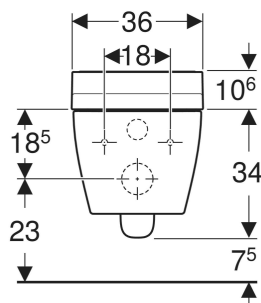

APPLICATION PURPOSES

- For convenient and odourless toilet use
- For gently cleaning the anal and vaginal areas with water

CHARACTERISTICS

- Water heating via continuous flow heater
- Anal shower with WhirlSpray shower technology
- Separate Lady shower nozzle in protected resting position
- Continuous flow heater can be deactivated
- Spray arm with nozzle can be extended for anal and vaginal area
- Spray intensity can be set to five different levels
- Spray arm can be set to five different positions
- Adjustable oscillating spray (automatic forward and reverse motion of the spray arm)
- Automatic pre- and postrinsing of the spray nozzle with fresh water
- Descaling programme
- Wall-hung
- Rimless WC ceramic appliance featuring Rimfree flush technology
- Easy fastening with Easy Fast Fixing (type EFF3)
- Horizontal outlet
- Washdown WC with special glaze KeraTect
- User detection

- Odour extraction with ceramic honey comb filter can be activated
- Odour extraction unit with run-on function
- Dryer can be activated
- WC seat ring with rapid heating function
- WC seat ring and WC lid with soft-closing mechanism
- WC lid with SoftOpening
- WC lid with quick release
- Functions and settings via remote control
- Three user profiles can be programmed
- Compatible with Geberit Home App
- Water supply connection on the left, hidden behind the WC ceramic
- Mains connection with flexible three-core sheathed cable, on the right side, hidden behind the WC ceramic
- Approval in accordance with (DIN) EN 1717 / (DIN) EN 13077
- Shower water temperature can be adjusted via Geberit Home App
- Dryer temperature can be adjusted via Geberit Home App
- Temperature of the WC seat heating can be adjusted via Geberit Home App

TECHNICAL DATA

Degree of protection	IPX4
Nominal voltage	230 V AC
Mains frequency	50 Hz

Power consumption in standby mode max.	0.5 W
Flow pressure	0.5–10 bar
Operating temperature	5–40 °C
Water temperature, adjustment range	34–40 °C
Water temperature, factory setting	37 °C
Minimum flow pressure	0.5 bar
Calculated flow rate	0.02 l/s
Spray time	50 s
WC seat load max.	150 kg
Odour extraction unit	Yes
SoftOpening	Yes
With WC seat ring heating	Yes
With orientation light	No
With dryer functionality	Yes

SCOPE OF DELIVERY

- Water supply connection set for Sigma and Omega concealed cisterns 12 cm, installation height 112 cm
- Female socket for mains connection
- Sound insulation set
- Spray shield
- Compensation pad for WC seat / ceramic appliance
- Descaling agent, 125 ml