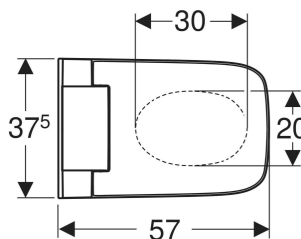

APPLICATION PURPOSES

- For convenient toilet use
- For gently cleaning the anal and vaginal areas with water

CHARACTERISTICS

- Water heating via continuous flow heater
- Anal shower with WhirlSpray shower technology
- Separate Lady shower nozzle in protected resting position
- Adjustable shower water temperature
- Spray intensity can be set to five different levels
- Spray arm can be set to five different positions
- Adjustable oscillating spray (automatic forward and reverse motion of the spray arm)
- Automatic pre- and postrinsing of the spray nozzle with fresh water
- Descaling programme
- Wall-hung
- Rimless WC ceramic appliance featuring TurboFlush flush technology
- Horizontal outlet
- Washdown WC
- User detection
- WC seat ring and WC lid with soft-closing mechanism
- WC lid with SoftOpening
- WC seat ring and WC lid with quick release

- Activation of the orientation light via brightness sensor
- Orientation light can be set in seven colours
- Functions and settings via remote control
- Three user profiles can be programmed
- Compatible with Geberit Home App
- Water supply connection on the left, hidden behind the WC ceramic
- Mains connection with flexible three-core sheathed cable, on the right side, hidden behind the WC ceramic
- External water supply connection on the left possible with accessories
- External mains connection with power outlet on the right possible
- Approval in accordance with (DIN) EN 1717 / (DIN) EN 13077

TECHNICAL DATA

Degree of protection	IPX4
Nominal voltage	230 V AC
Mains frequency	50 Hz
Power consumption in standby mode max.	0.5 W
Flow pressure	0.5–10 bar
Operating temperature	5–40 °C
Water temperature, adjustment range	34–40 °C
Minimum flow pressure	0.5 bar

Calculated flow rate	0.02 l/s
Spray time	50 s
WC seat load max.	150 kg
Odour extraction unit	No
SoftOpening	Yes
With WC seat ring heating	No
With orientation light	Yes
With dryer functionality	No

SCOPE OF DELIVERY

- Water supply connection set for Sigma and Omega concealed cisterns 12 cm, installation height 112 cm
- Female socket for mains connection
- Sound insulation set
- Descaling agent, 125 ml
- Cleaning set
- Remote control with wall-mounted holder and battery CR2032
- Fastening material

TO ORDER ADDITIONALLY

- Geberit straight connector with sleeve and cover caps

ACCESSORIES

- Wall-mounted control panel for Geberit AquaClean Sela
- Wall-mounted control panel, touchless, for Geberit AquaClean