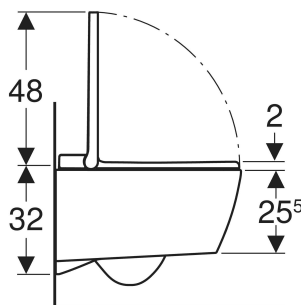

APPLICATION PURPOSES

- For convenient toilet use
- For gently cleaning the anal and vaginal areas with water

CHARACTERISTICS

- Water heating via continuous flow heater
- Anal shower with WhirlSpray shower technology
- Separate Lady shower nozzle in protected resting position
- Adjustable shower water temperature
- Spray intensity can be set to five different levels
- Spray arm can be set to five different positions
- Adjustable oscillating spray (automatic forward and reverse motion of the spray arm)
- Automatic pre- and postrinsing of the spray nozzle with fresh water
- Descaling programme
- Wall-hung
- Rimless WC ceramic appliance featuring TurboFlush flush technology
- Horizontal outlet
- Washdown WC
- User detection
- WC seat ring and WC lid with soft-closing mechanism
- WC lid with SoftOpening
- WC seat ring and WC lid with quick release

- Activation of the orientation light via brightness sensor
- Orientation light can be set in seven colours
- Functions and settings via remote control
- Three user profiles can be programmed
- Compatible with Geberit Home App
- Water supply connection on the left, hidden behind the WC ceramic
- Mains connection with flexible three-core sheathed cable, on the right side, hidden behind the WC ceramic
- External water supply connection on the left possible with accessories
- External mains connection with power outlet on the right possible
- Approval in accordance with (DIN) EN 1717 / (DIN) EN 13077

TECHNICAL DATA

Degree of protection	IPX4
Nominal voltage	230 V AC
Mains frequency	50 Hz
Power consumption in standby mode max.	0.5 W
Flow pressure	0.5–10 bar
Operating temperature	5–40 °C
Water temperature, adjustment range	34–40 °C
Minimum flow pressure	0.5 bar

Calculated flow rate	0.02 l/s
Spray time	50 s
WC seat load max.	150 kg
Odour extraction unit	No
SoftOpening	Yes
With WC seat ring heating	No
With orientation light	Yes
With dryer functionality	No

SCOPE OF DELIVERY

- Water supply connection set for Sigma and Omega concealed cisterns 12 cm, installation height 112 cm
- Female socket for mains connection
- Sound insulation set
- Descaling agent, 125 ml
- Cleaning set
- Remote control with wall-mounted holder and battery CR2032
- Fastening material

TO ORDER ADDITIONALLY

- Geberit straight connector with sleeve and cover caps

ACCESSORIES

- Wall-mounted control panel for Geberit AquaClean Sela
- Wall-mounted control panel, touchless, for Geberit AquaClean