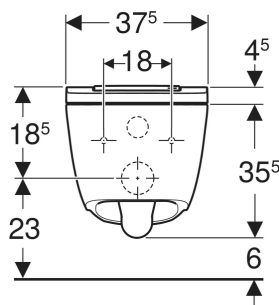

APPLICATION PURPOSES

- For convenient toilet use
- For gently cleaning the anal and vaginal areas with water

CHARACTERISTICS

- Water heating via continuous flow heater
- Anal shower with WhirlSpray shower technology
- Separate Lady shower nozzle in protected resting position
- Adjustable shower water temperature
- Spray intensity can be set to five different levels
- Spray arm can be set to five different positions
- Adjustable oscillating spray (automatic forward and reverse motion of the spray arm)
- Automatic pre- and postrinsing of the spray nozzle with fresh water
- Descaling programme
- Wall-hung
- Rimless WC ceramic appliance featuring TurboFlush flush technology
- Horizontal outlet
- Washdown WC
- User detection
- WC seat ring and WC lid with soft-closing mechanism
- WC lid with SoftOpening
- WC seat ring and WC lid with quick release

- Activation of the orientation light via brightness sensor
- Orientation light can be set in seven colours
- Functions and settings via remote control
- Three user profiles can be programmed
- Compatible with Geberit Home App
- Water supply connection on the left, hidden behind the WC ceramic
- Mains connection with flexible three-core sheathed cable, on the right side, hidden behind the WC ceramic
- External water supply connection on the left possible with accessories
- External mains connection with power outlet on the right possible
- Approval in accordance with (DIN) EN 1717 / (DIN) EN 13077

TECHNICAL DATA

Degree of protection	IPX4
Nominal voltage	230 V AC
Mains frequency	50 Hz
Power consumption in standby mode max.	0.5 W
Flow pressure	0.5–10 bar
Operating temperature	5–40 °C
Water temperature, adjustment range	34–40 °C
Minimum flow pressure	0.5 bar

Calculated flow rate	0.02 l/s
Spray time	50 s
WC seat load max.	150 kg
Odour extraction unit	No
SoftOpening	Yes
With WC seat ring heating	No
With orientation light	Yes
With dryer functionality	No

SCOPE OF DELIVERY

- Water supply connection set for Sigma and Omega concealed cisterns 12 cm, installation height 112 cm
- Female socket for mains connection
- Sound insulation set
- Descaling agent, 125 ml
- Cleaning set
- Remote control with wall-mounted holder and battery CR2032
- Fastening material

TO ORDER ADDITIONALLY

- Geberit straight connector with sleeve and cover caps

ACCESSORIES

- Wall-mounted control panel for Geberit AquaClean Sela
- Wall-mounted control panel, touchless, for Geberit AquaClean