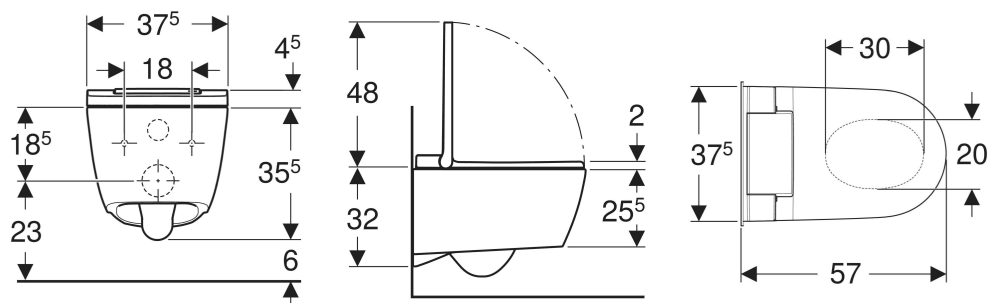

Geberit AquaClean Sela WC complete solution, wall-hung WC

Example image

APPLICATION PURPOSES

- For convenient toilet use
- For gently cleaning the anal and vaginal areas with water

CHARACTERISTICS

- Water heating via continuous flow heater
- Anal shower with WhirlSpray shower technology
- Separate Lady shower nozzle in protected resting position
- Adjustable shower water temperature
- Spray intensity can be set to five different levels
- Spray arm can be set to five different positions
- Adjustable oscillating spray (automatic forward and reverse motion of the spray arm)
- Automatic pre- and postrinsing of the spray nozzle with fresh water
- Descaling programme
- Wall-hung
- Rimless WC ceramic appliance featuring TurboFlush flush technology
- Horizontal outlet
- Washdown WC
- User detection
- WC seat ring and WC lid with soft-closing mechanism
- WC lid with SoftOpening
- WC seat ring and WC lid with quick release

- Activation of the orientation light via brightness sensor
- Orientation light can be set in seven colours
- Functions and settings via remote control
- Three user profiles can be programmed
- Compatible with Geberit Home App
- Water supply connection on the left, hidden behind the WC ceramic
- Mains connection with flexible three-core sheathed cable, on the right side, hidden behind the WC ceramic
- External water supply connection on the left possible with accessories
- External mains connection with power outlet on the right possible
- Approval in accordance with (DIN) EN 1717 / (DIN) EN 13077

TECHNICAL DATA

Degree of protection	IPX4
Nominal voltage	230 V AC
Mains frequency	50 Hz
Power consumption in standby mode max.	0.5 W
Flow pressure	0.5–10 bar
Operating temperature	5–40 °C
Water temperature, adjustment range	34–40 °C
Minimum flow pressure	0.5 bar