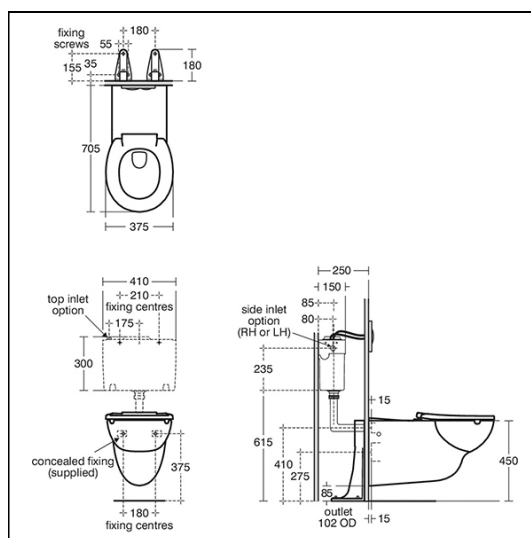

OPTIONS

- **R0298** Prosys 120 brackets for extended WC bowl
- **S3330** Conceala 3 single flush 6 litre cistern, bottom/top inlet, lever operated, easy adjustable to low water volumes (4.5 or 4 litres), internal overflow, flushpipe included, no lever
- **S4516** Lever flushing spatula for Conceala cistern
- **R0110** Solea P2 pneumatic dual flushplate
- **R0315** ProSys 1150mm height, 3 adjustable heights, pneumatic wall hung WC frame, 120 depth, front actuation
- **S4300** Panekta outlet connector to convert horizontal outlet wcs to S or turned P trap
- **S4305** Panekta outlet connector to convert horizontal outlet wcs to P trap

ILLUSTRATED PRODUCT DETAILS

Weights

- **S0441** 31.62 KG
- **S1347** 2.70 KG
- **S4066** 1.55 KG
- **S9139** 4.28 KG
- **S6481** 0.85 KG
- **S6884** 4.00 KG

Materials

- **S0441** Vitreous China
- **S1347** Plastic
- **S4066** Plastic
- **S9139** Metal
- **S6481** Aluminium
- **S6884** Mixed Material

Finishes

- **S0441** White With SmartGuard (HY)
- **S1347** Chrome (AA)
- **S4066** White (O1)
- **S9139** Neutral/No Finish (67)
- **S6481** White (AC)
- **S6884** Neutral/No Finish (67)

Designer

Robin Levien, RDI

FINISH OPTIONS

FEATURES