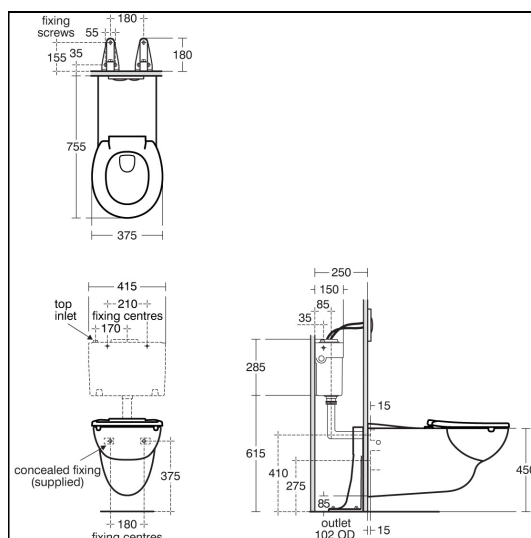

Contour 21+ 75cm Projection Wall Mounted Rimless WC Suite

ILLUSTRATED

- S0442** Contour 21+ 75cm projection wall mounted rimless WC pan with horizontal outlet and anti-microbial glaze
- S1347** Conceala 3 single flush 6 litre cistern, side inlet, lever operated, easy adjustable to low water volumes, internal overflow, flushpipe and lever included
- S4066** Contour 21 toilet seat only, top fixing hinges and retaining buffers
- S9139** Support bracket for wall mounted WC raised height with bolts
- S6466** Contour 21 back support rail for 75cm projection WC, 40 x 22 x 35mm diameter tube
- S6884** Cushion for back support with clips, new design

OPTIONS

- S3326** Conceala 3 dual flush 6/4 litre cistern, side inlet, pneumatic actuation, easy adjustable to low water volumes (4.5/3 or 4/2.6 litres), internal overflow, flushpipe included, no button/flushplate
- S3330** Conceala 3 single flush 6 litre cistern, bottom/top inlet, lever operated, easy adjustable to low water volumes (4.5 or 4 litres), internal overflow, flushpipe included, no lever
- E4463** Karisma pneumatic flush plate, dual flush, unbranded for Conceala 3 cisterns
- S4516** Lever flushing spatula for Conceala cistern
- S4300** Panekta outlet connector to convert horizontal outlet wcs to S or turned P trap
- S4305** Panekta outlet connector to convert horizontal outlet wcs to P trap

ILLUSTRATED PRODUCT DETAILS

Weights

- S0442** 37.00 KG
- S1347** 2.70 KG
- S4066** 1.55 KG
- S9139** 4.28 KG
- S6466** 0.62 KG
- S6884** 4.00 KG

Materials

- S0442** Vitreous China
- S1347** Plastic
- S4066** Plastic
- S9139** Metal
- S6466** Aluminium
- S6884** Mixed Material

FINISH OPTIONS

FEATURES

Contour 21+ 75cm Projection Wall Mounted Rimless WC Suite

(RN) Charcoal

(GQ) Red

(V3) Silk Black

(AC) White

(MY) Stainless Steel