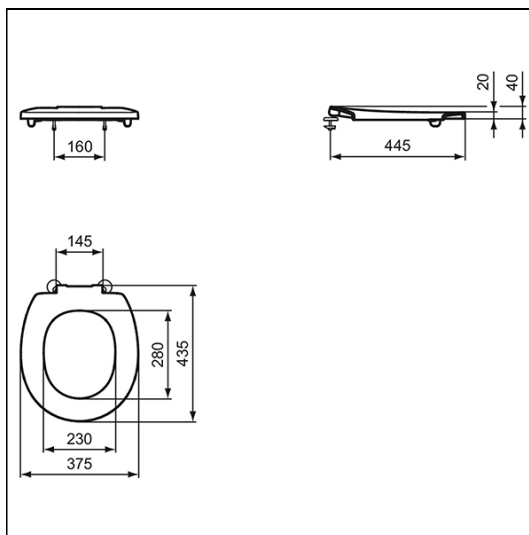

### ILLUSTRATED PRODUCT DETAILS

**Weights**

**S4066** 1.55 KG

**Finishes**

**S4066**  White (01)

**Materials**

**S4066** Plastic

**Designer**

Seat to BS 1254